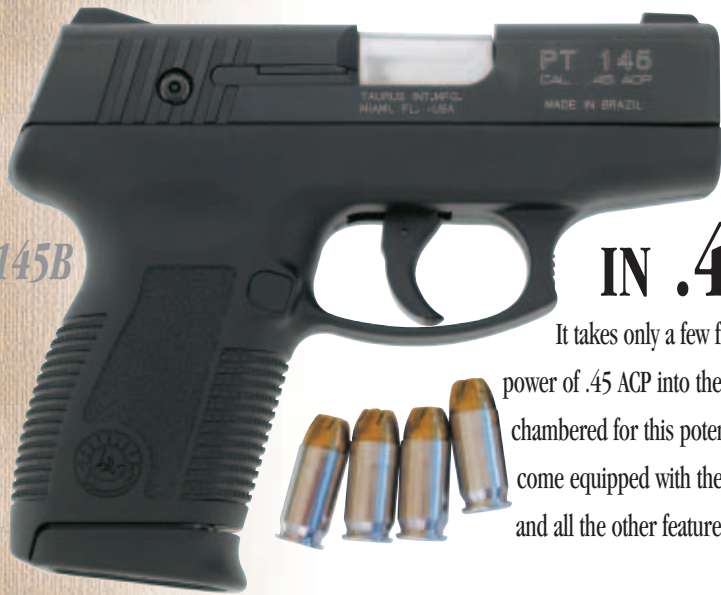

PT145B

TAURUS MILLENNIUM IN .45 ACP

It takes only a few fractions of an inch here and there to put the respectable stopping power of .45 ACP into the Millennium frame, and now the Taurus Millennium is chambered for this potent self-protection round. The heftier Millennium will come equipped with the Taurus Security System, the side-mounted safety, and all the other features of the rest of the Millennium family of calibers.

THE TAURUS MILLENNIUM™ FEATURES THE UNIQUE TAURUS SECURITY SYSTEM™

The Taurus Millennium™ family of auto pistols features the Taurus Security System™, which provides instant-ready defense with built-in ability to secure your pistol and make it inoperable at the turn of a key. When the Security System is engaged, the Millennium cannot be fired, cocked, or disassembled, and the gun's manual safety cannot be disengaged. As with our revolver Security System, the device is part of the firearm and cannot be lost, and the same special Security Key works for both the revolver and pistol systems (two keys come with each gun).