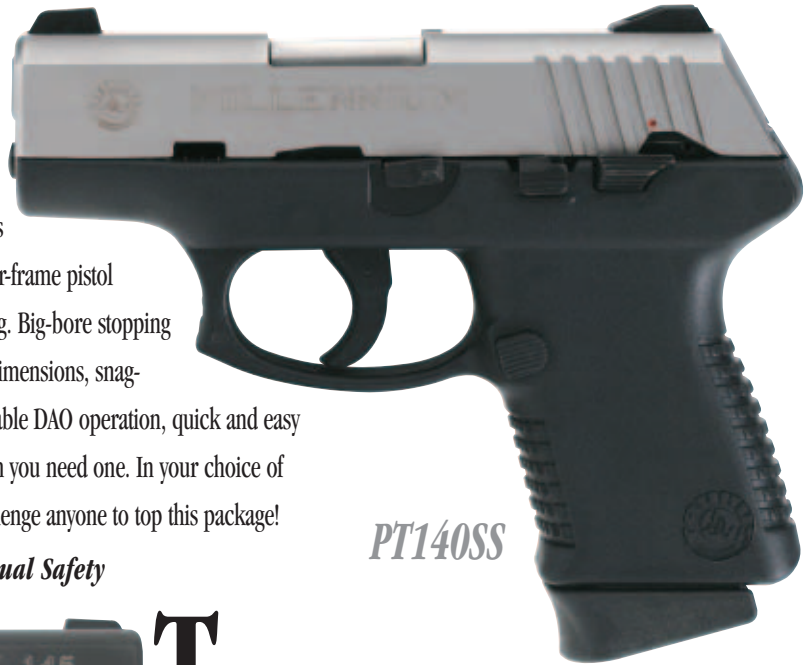

## SAFETY NO ONE ELSE HAS

**PT140B**  
Blue Steel Slide  
Black Polymer Frame  
.40, S&W, 10+1 Capacity

Try to find another .40 S&W pistol with more features and less weight. This is truly the polymer-frame pistol offering everything. Big-bore stopping power, pocket-size dimensions, snag-

## TAURUS MILLENNIUM IN .45 ACP

It takes only a few fractions of an inch here and there to put the respectable stopping power of .45 ACP into the Millennium frame, and now the Taurus Millennium is chambered for this potent self-protection round. The heftier Millennium will come equipped with the Taurus Security System, the side-mounted safety, and all the other features of the rest of the Millennium family of calibers.